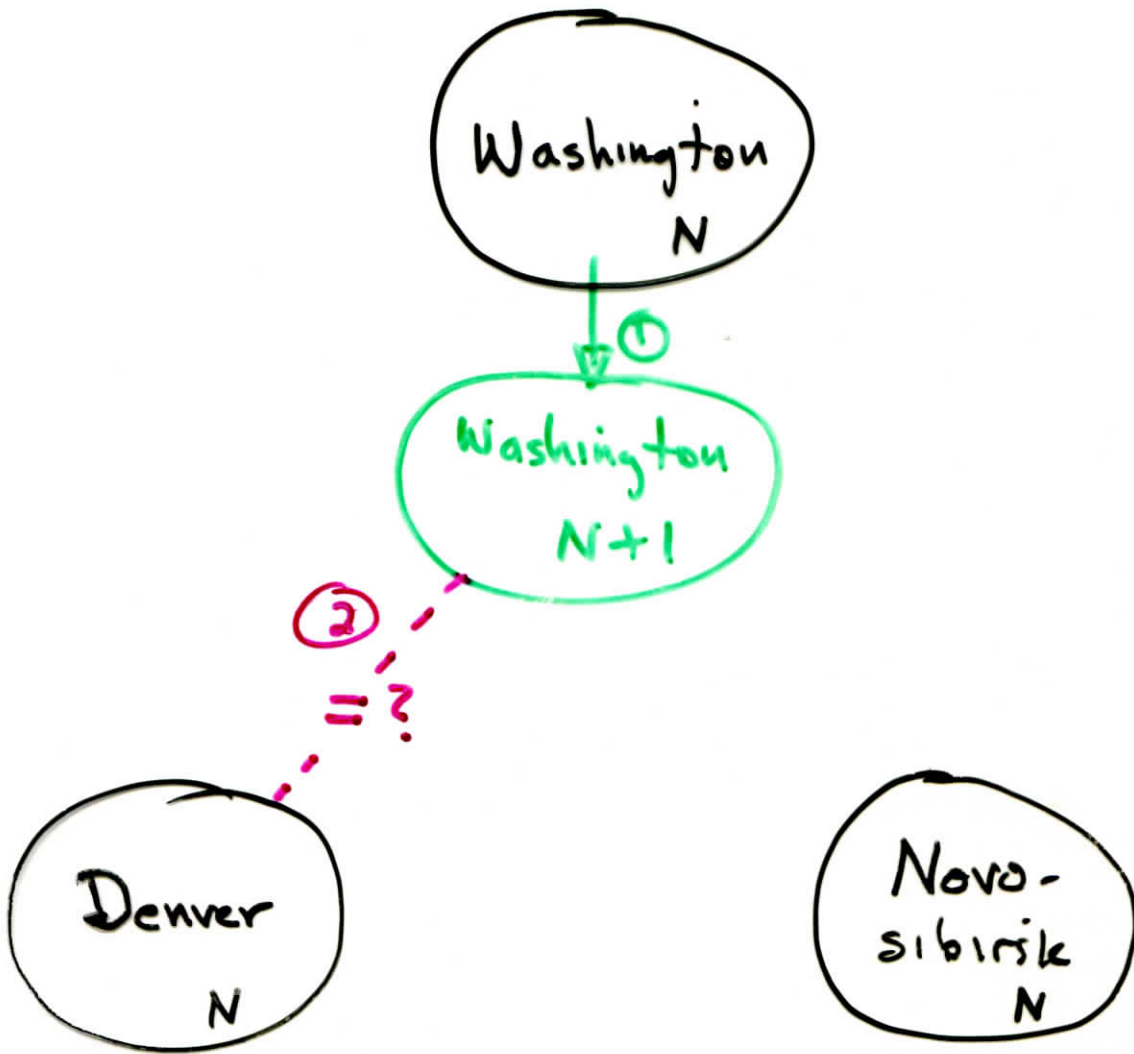

\$2500 "Winchester" 5 1/4" disk

Projection

Refresh Step

Refresh Cycle