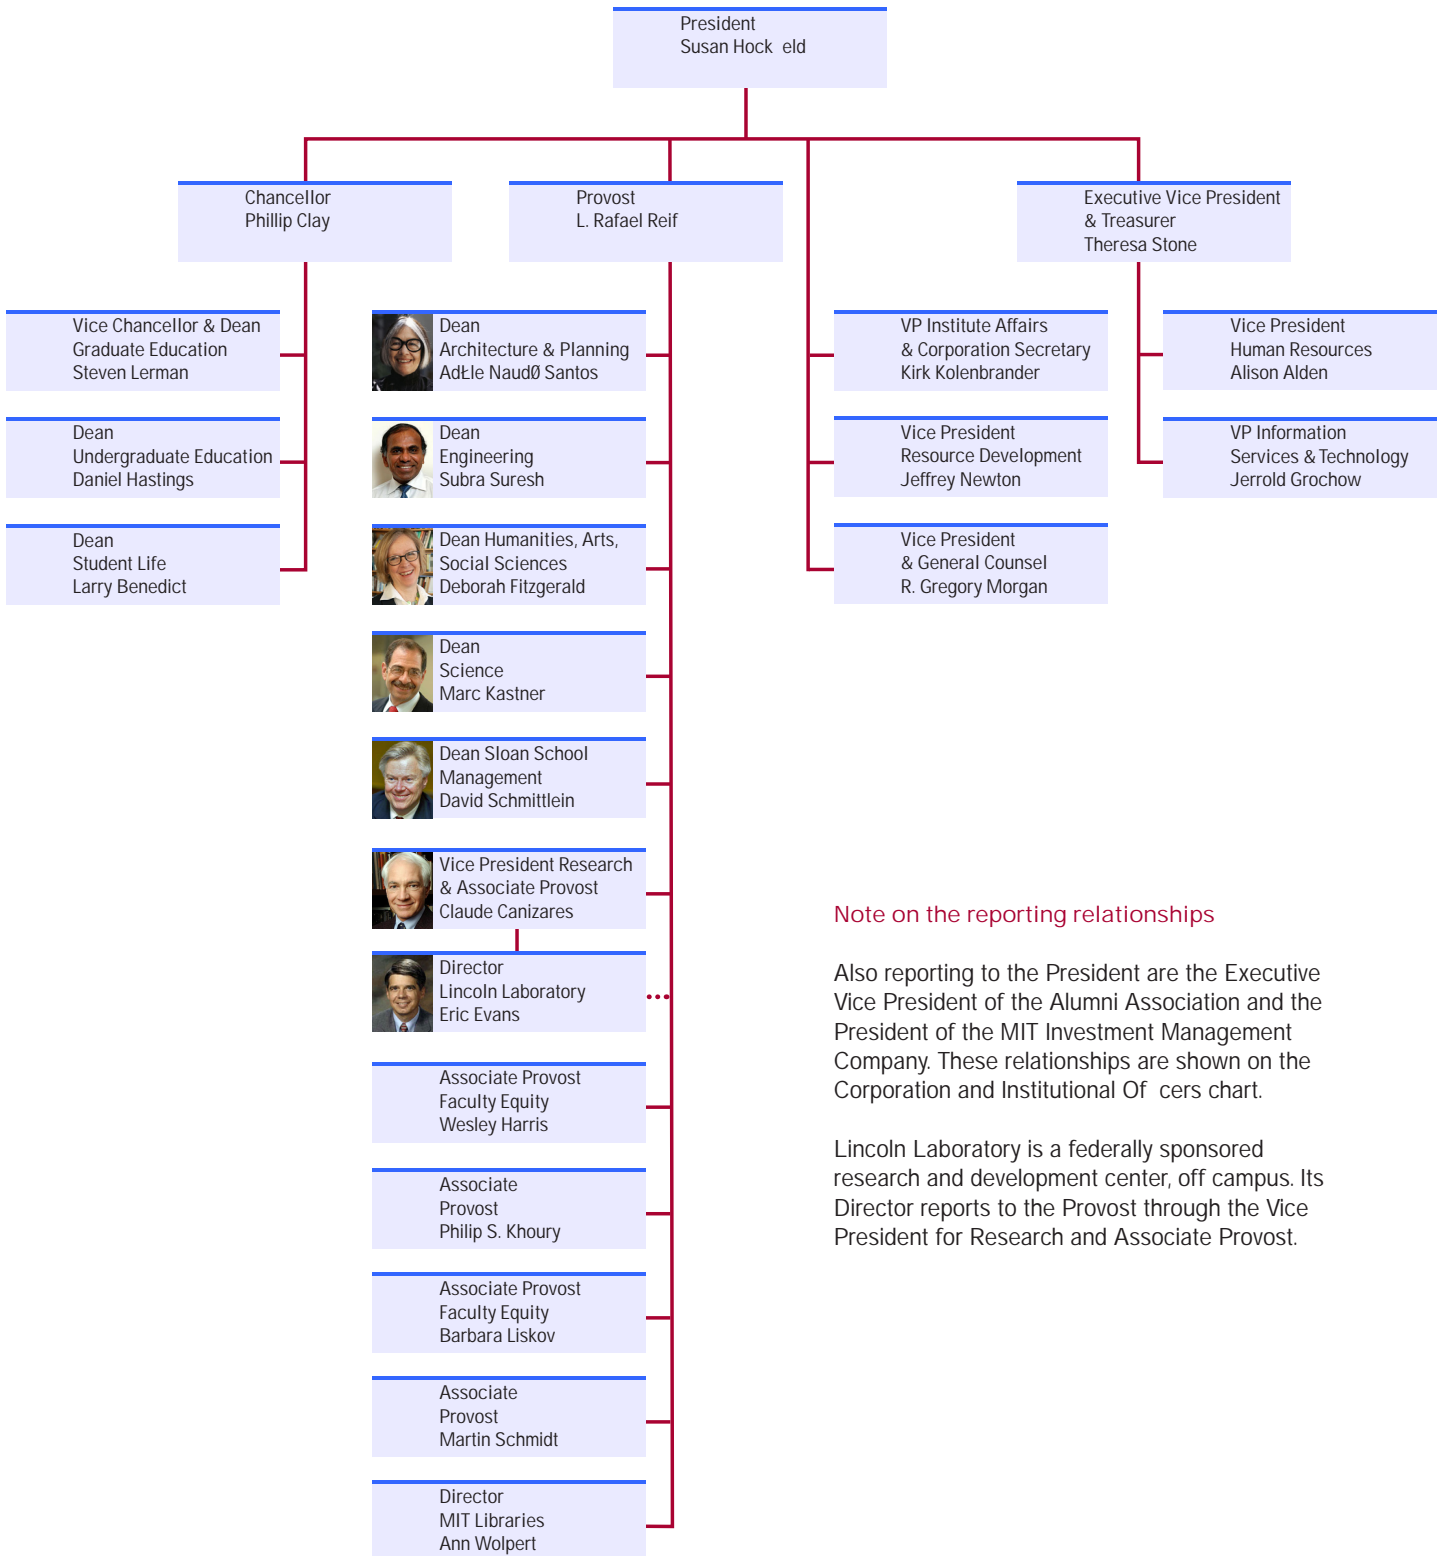

Senior Leadership

Note on the reporting relationships

Also reporting to the President are the Executive Vice President of the Alumni Association and the President of the MIT Investment Management Company. These relationships are shown on the Corporation and Institutional Officers chart.

Lincoln Laboratory is a federally sponsored research and development center, off campus. Its Director reports to the Provost through the Vice President for Research and Associate Provost.